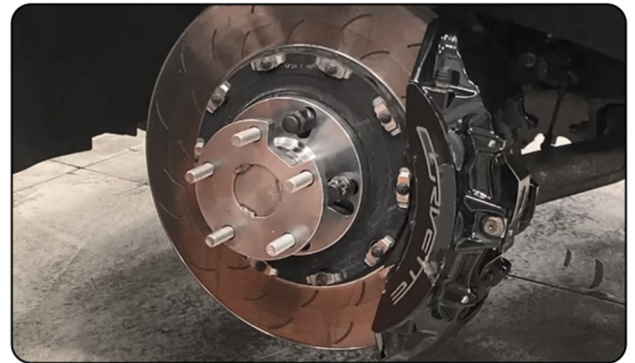

GUNIHUB™

UNIVERSAL ROTATING HUB ASSEMBLY

NO POWER? NO PROBLEM!

Universal mobility solution for disabled vehicles

WATCH
VIDEO

FEATURES & BENEFITS

- Safely tow or move vehicles that have no power or that are stuck in park.
- Patented universal mounting system fits most cars, crossovers, light SUV and electric vehicles.
- Included locking pin prevents unwanted rolling.
- Works with GUNIWHEEL 45 and 45S models