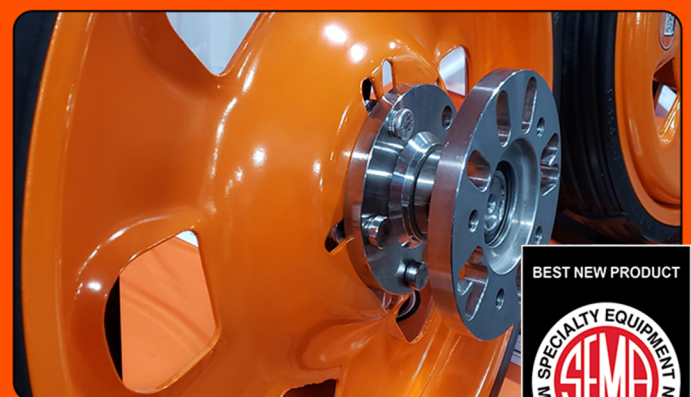

GUNIHUB™

UNIVERSAL ROTATING HUB ASSEMBLY

NO POWER? NO PROBLEM!

Universal mobility solution for disabled vehicles

WATCH
VIDEO

FEATURES & BENEFITS

- Safely tow or move vehicles that have no power or that are stuck in park.
- Patented universal mounting system fits most cars, crossovers, light SUV and electric vehicles.
- Included locking pin prevents unwanted rolling.
- Works with GUNIWHEEL 45 and 45S models