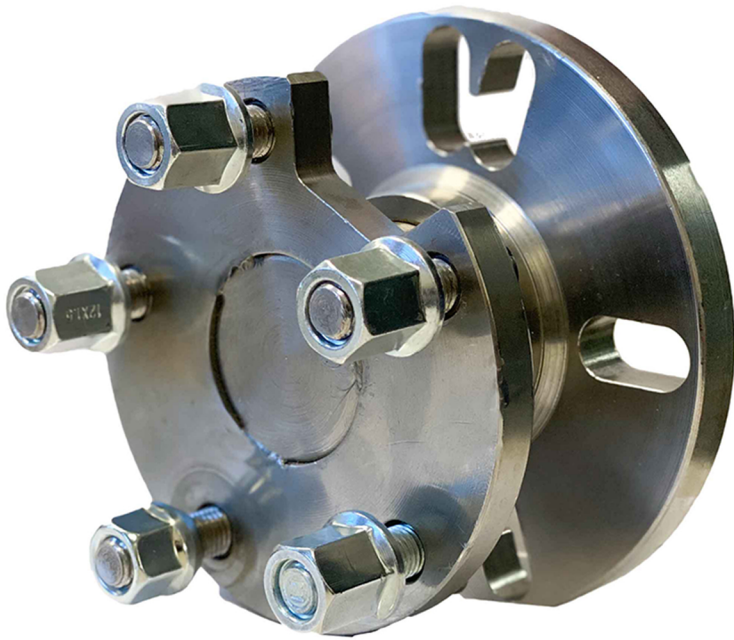

GUNIHUB™

UNIVERSAL ROTATING HUB ASSEMBLY

NO POWER? NO PROBLEM!

Universal mobility solution for disabled vehicles

WATCH
VIDEO

FEATURES & BENEFITS

- Safely tow or move vehicles that have no power or that are stuck in park.
- Patented universal mounting system fits most cars, crossovers, light SUV and electric vehicles.
- Included locking pin prevents unwanted rolling.
- Works with GUNIWHEEL 45 and 45S models